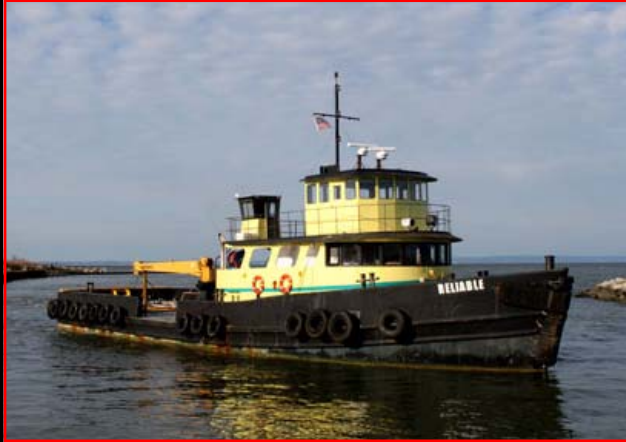

COASTLINE MARINE TOWING, INC.

Vessel Fleet

RELIABLE

Vessel Type: TWIN SCREW
TUG / UTILITY

HP: 1,500

LOA: 100'

Features: 40' Clear Deck Space
5-Ton Hydraulic Crane

COASTLINE BAY STAR

Vessel Type: TWIN SCREW TUG

HP: 600

LOA: 60'

Features: Ideal for Shifting & Towing

COASTLINE ORANGE PEEL

Vessel Type: TWIN SCREW
CREW / SAFETY BOAT

HP: 600

LOA: 32'